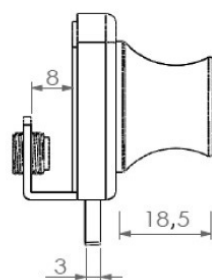

# PRODUCT SHEET

**Description:**

Glass Door Lock "Vetro", Black Anodized, CK SISO, No Bore

**Item number:**

14.09.262-1

Units	Box	Carton	HS Code	Barcode
Pcs.	15	150	8301300000	
				5704866047210

**SISO A/S**