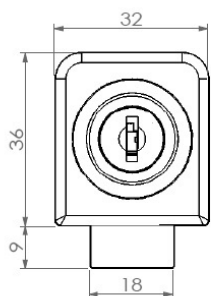

# PRODUCT SHEET

**Description:**

Glass Door Lock "Vetro", Black Anodized, CK SISO, No Bore

**Item number:**

14.09.262-1

Units	Box	Carton	HS Code	Barcode
Pcs.	15	150	8301300000	
				5704866047210

**SISO A/S**