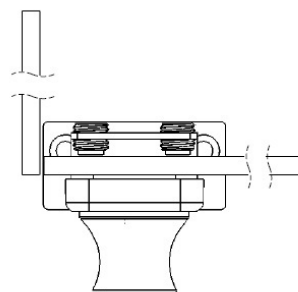

# PRODUCT SHEET

**Description:**

Glass Door Lock "Vetro", Black Anodized, CK SISO, No Bore

**Item number:**

14.09.262-1

Units	Box	Carton	HS Code	Barcode
Pcs.	15	150	8301300000	
				5704866047210

**SISO A/S**