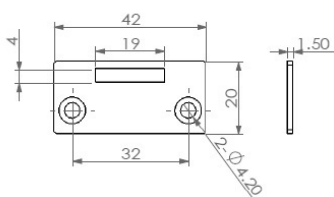

# PRODUCT SHEET

**Description:**

Glass Door Lock "Vetro", Black Anodized, CK SISO, No Bore

**Item number:**

14.09.262-1

Units	Box	Carton	HS Code	Barcode
Pcs.	15	150	8301300000	
				5704866047210

**SISO A/S**